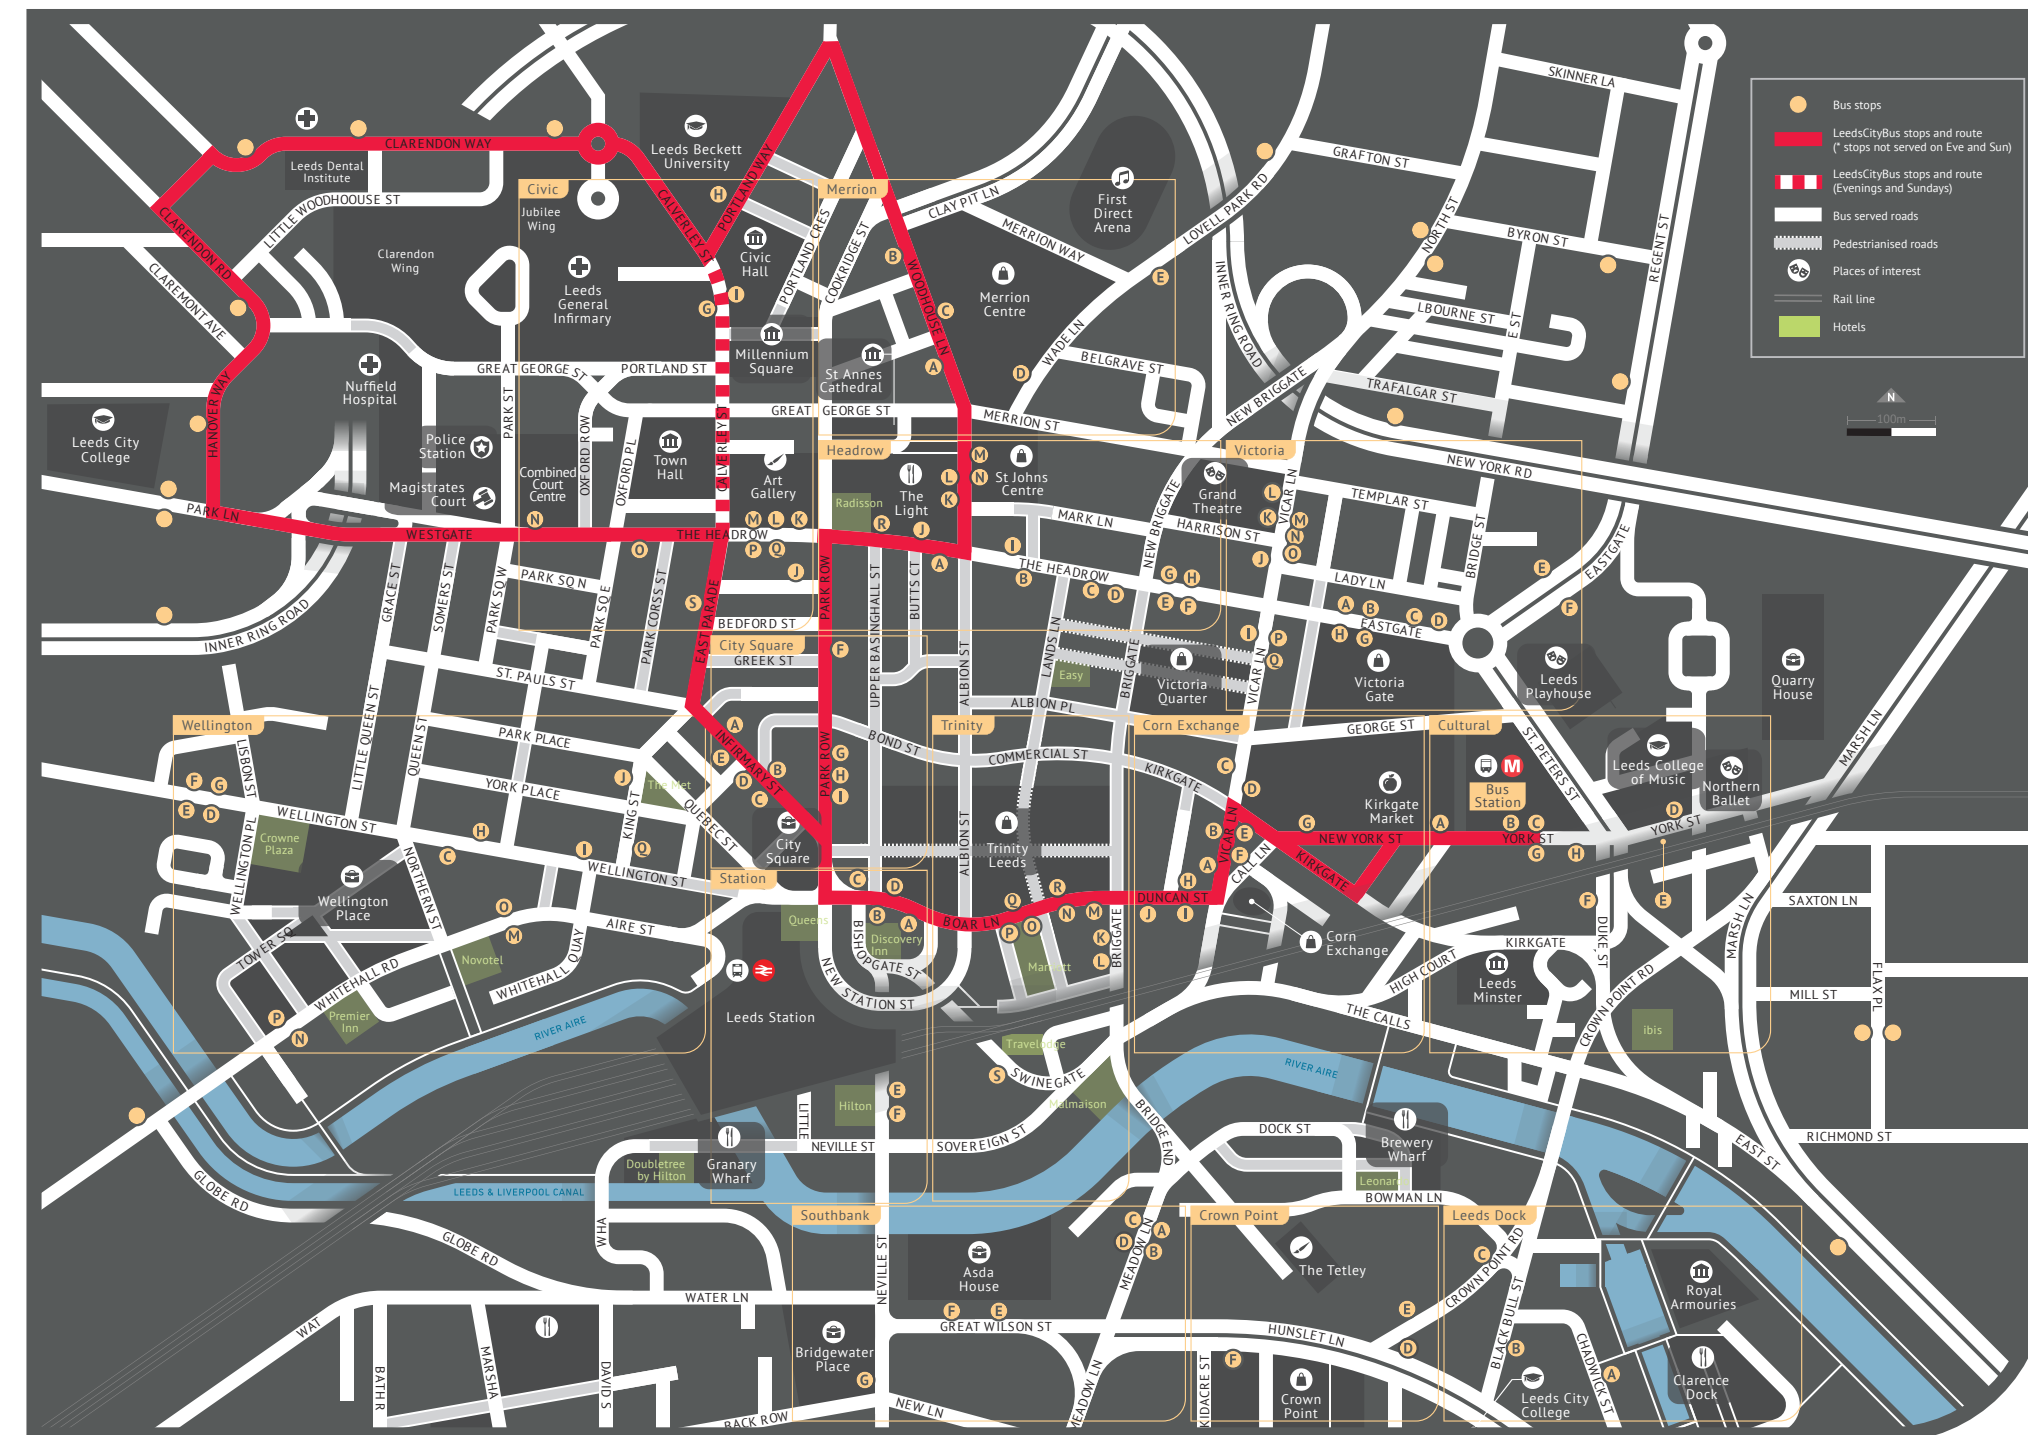

# where to catch your bus in Leeds City Centre

service	line	destination	stops
1   1B	Headingley line	Lawnsworth	Southbank G City Square E Headrow L Merrion B
1	Beeston line	Beeston	Merrion C Headrow M City Square G Station E Southbank F
2	White Rose line	Middleton	Victoria N Corn Exchange E Southbank B
2	Moortown line	Roundhay Park	Southbank E D Corn Exchange C Victoria K
3   3A	Moortown line	Brackenwood/Gledhow	Southbank E D Corn Exchange C Victoria K
3   3A	White Rose line	White Rose Centre	Victoria N Corn Exchange E Southbank B
4   4F	Pudsey line	Pudsey	Cultural E H Trinity M City Square D Wellington C Wellington Bridge
4   4F	St James's line	Seacroft	Wellington G I City Square A Trinity R Corn Exchange G Cultural B D
5   5A (LCB)	East Leeds line	Halton Moor	Headrow N City Square I Station B Corn Exchange H Cultural B D
5   5A (LCB)	Headingley line	Leeds General Infirmary	Station B Civic O G*H S (*stops served on eves and Sunday)
6	Headingley line	Holt Park	Bus Station Headrow E L Merrion B
7 (H&D)	Headingley line	Wetherby then Harrogate	Bus Station Victoria L
7	Meanwood line	Primley Park	Station C Trinity R Victoria I L
7A	Meanwood line	Alwoodley	Station C Trinity R Victoria I L
7S	Meanwood line	Shadwell	Station C Trinity R Victoria I L
8	Headingley line	Holt Park	Bus Station Headrow E L Merrion B
11	Headingley line	Scholes then Cross Gates	Bus Station
12   13   13A	Middleton line	Middleton	Victoria O Corn Exchange F Crown Point D Southbank B
12   13   13A	Roundhay line	Roundhay Park/Brackenwood/Gledhow	Southbank D Corn Exchange B Victoria J
14	Headingley line	Bramley then Pudsey	City Square D Wellington Q C E
15	Headingley line	Old Farnley	City Square F Wellington C Q Wellington Bridge
16   16A	Pudsey line	Bramley then Pudsey	Cultural E H Trinity M City Square D Wellington C Wellington Bridge
16   16A	St James's line	Seacroft then Whinmoor	Wellington G I City Square A Trinity R Corn Exchange G Cultural B D
19   19A	East Leeds Line	Colton then Garforth	Civic N M City Square I Corn Exchange H Cultural A D
19   19A	Headingley line	Tinshill/Ireland Wood	Cultural E H Corn Exchange I Station B Civic O
27	Headingley line	Guiseley	Bus Station Headrow E L Merrion B
28	Headingley line	Adel	Bus Station Headrow E L Merrion B
29	Headingley line	Hunslet	Merrion C Headrow M H Cultural D Leeds Dock A
29	Headingley line	Leeds University	Crown Point E Leeds Dock C Cultural F Bus Station Headrow E L Merrion B
33   34	Kirkstall line	Guiseley then Otley	Bus Station Headrow B City Square F Wellington D Q
36	Moortown line	Harrogate then Ripon	Bus Station Victoria K
38   39	Meanwood line	Moor Allerton	Victoria D Headrow F K Merrion D
40	East Leeds Line	Seacroft	Trinity O Corn Exchange H Cultural A D
42	Old Farnley line	Old Farnley	Headrow D A Wellington Q C D Wellington Bridge
42	St James's line	Oakwood	Wellington Bridge Wellington F H J Civic K Headrow G Victoria C
47   47A	Headingley line	Middleton then Morley and White Rose Centre	Corn Exchange F Southbank B
49	Kirkstall line	Bramley	Cultural E Victoria G Headrow C Civic P O
49	St James's line	Monkswood Gate	Civic N Headrow J G Cultural C D
50   50A	Kirkstall line	Horsforth	Cultural E Victoria G Headrow C Civic P O
50   50A	St James's line	Seacroft	Civic N Headrow J G Cultural C D
51   52	Morley line	Morley	Victoria D Corn Exchange D Southbank A
55   55C	Headingley line	Cottingley	Civic L City Square G Wellington M N
56	Headingley line	Moor Grange	Cultural E Victoria H Headrow K Merrion B