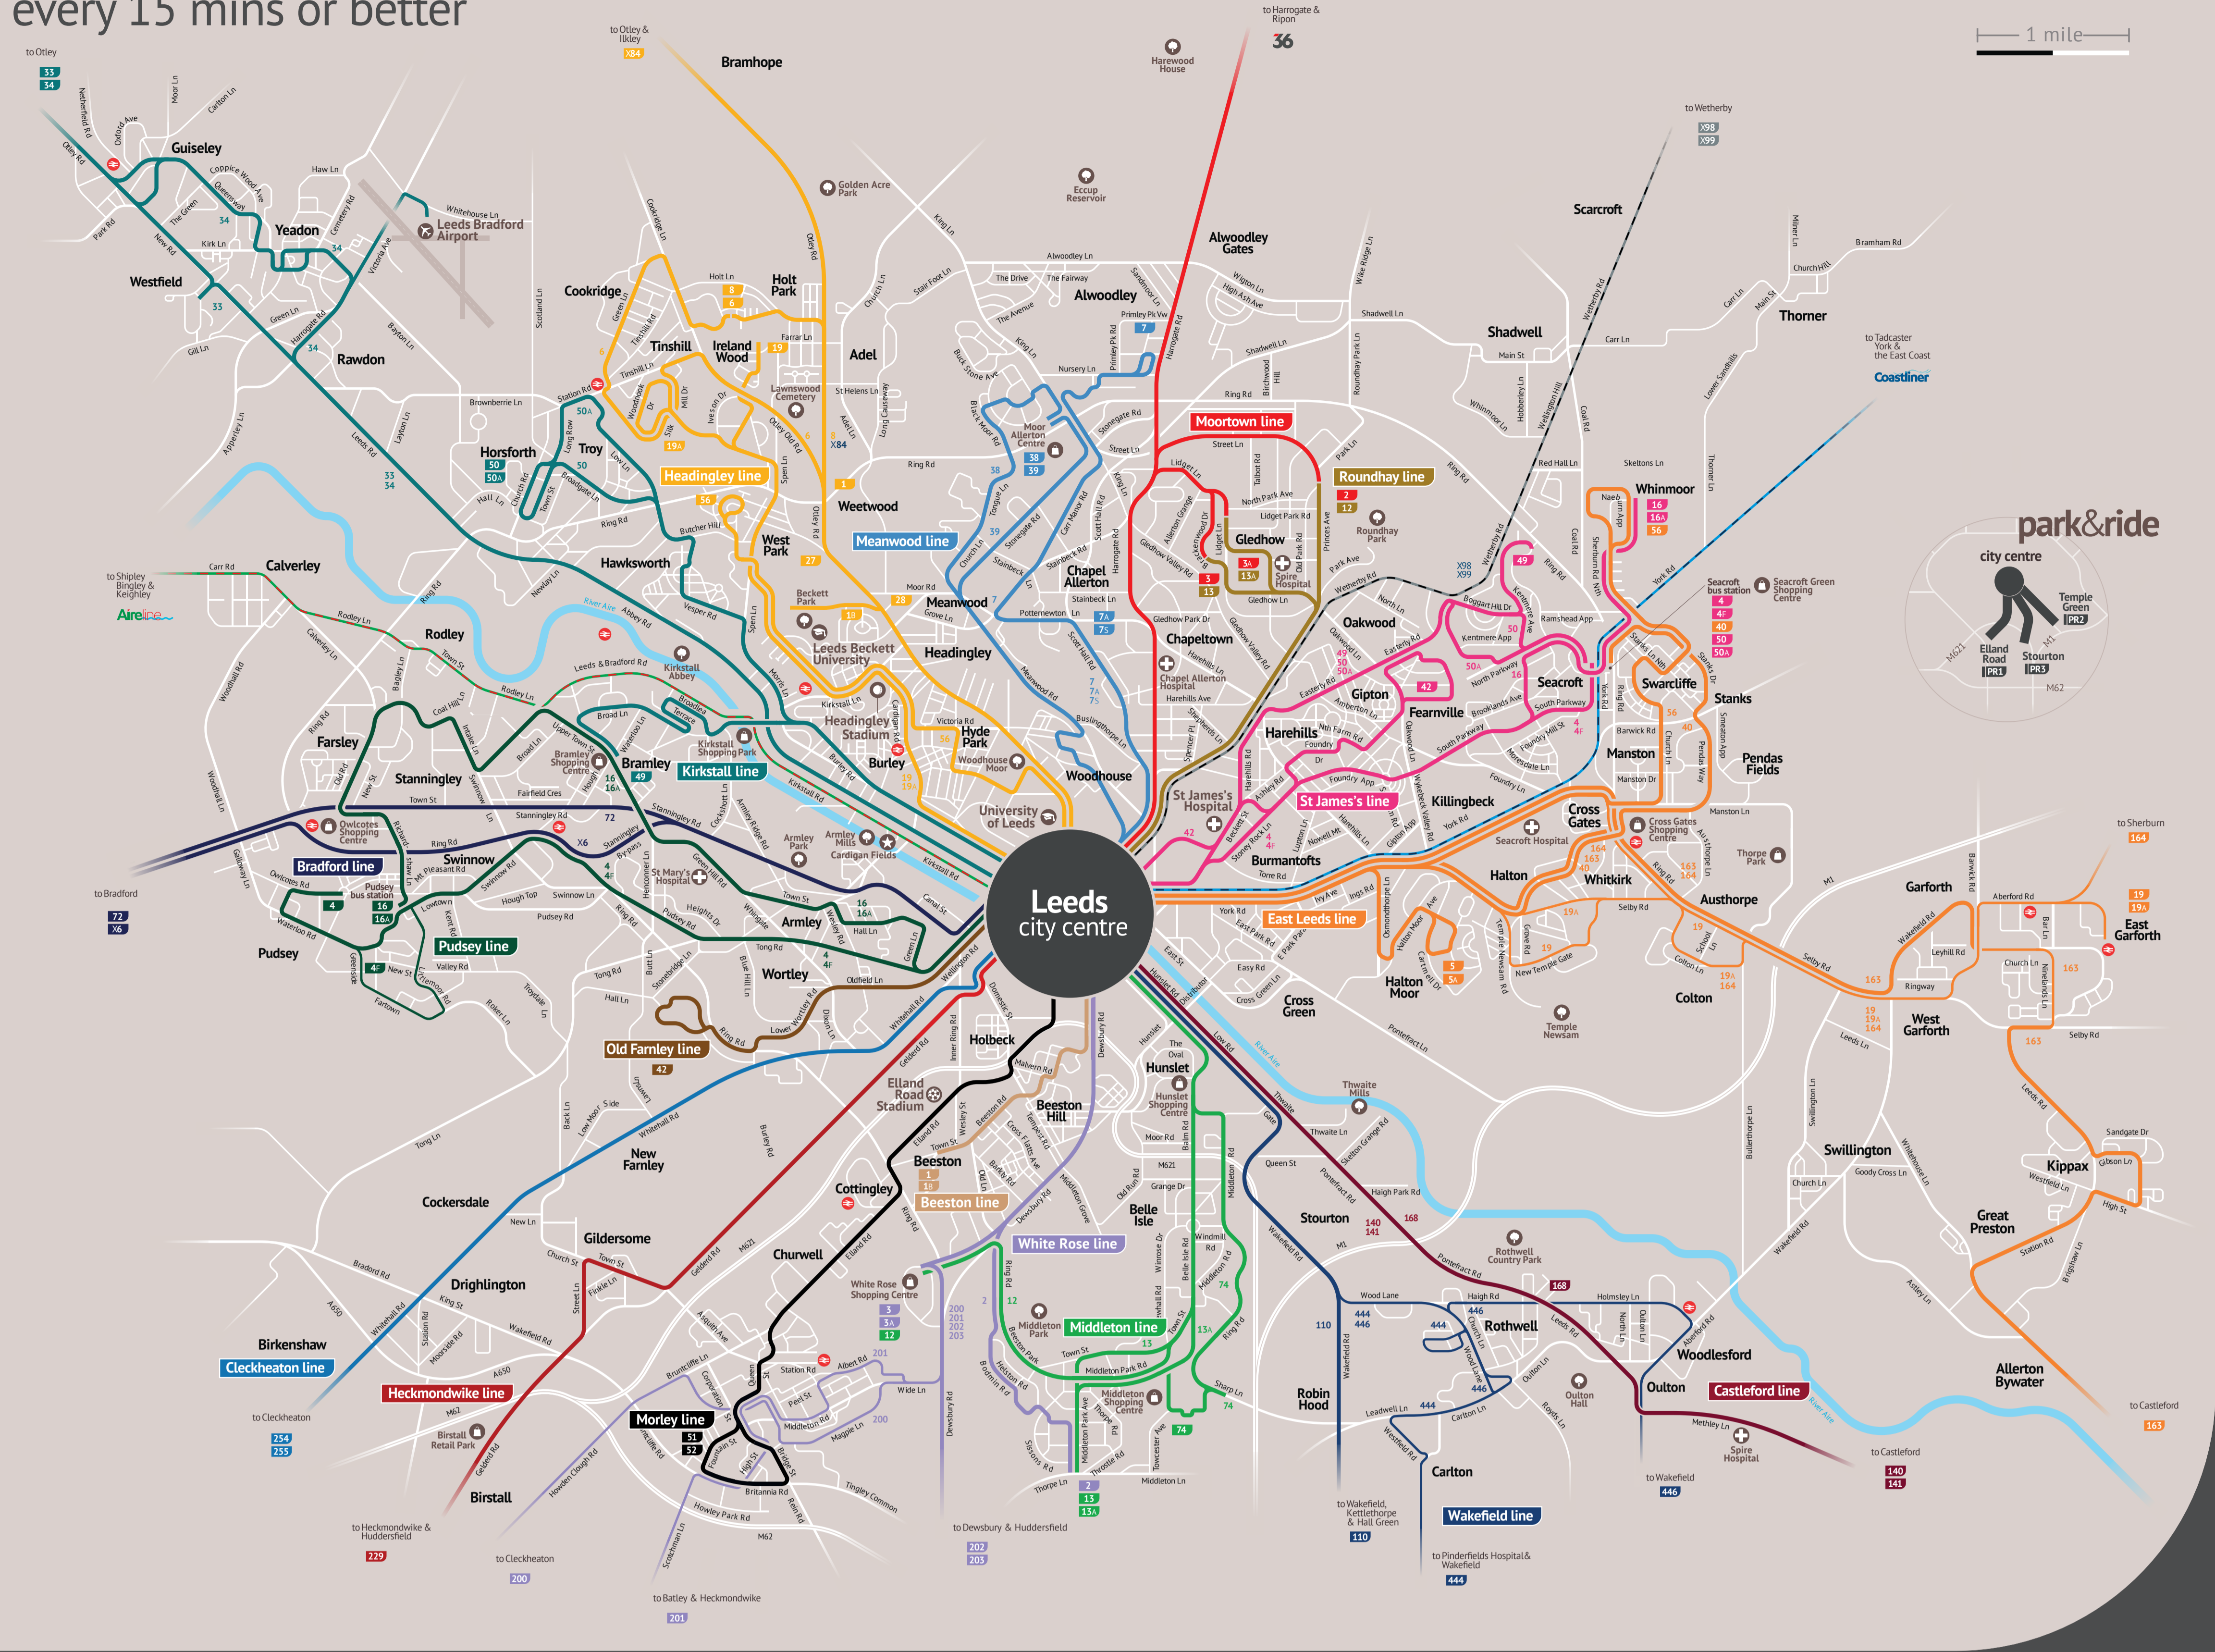

where buses go | Leeds core network map

every 15 mins or better

where buses stop | Kirkstall line

From 2 April 2023