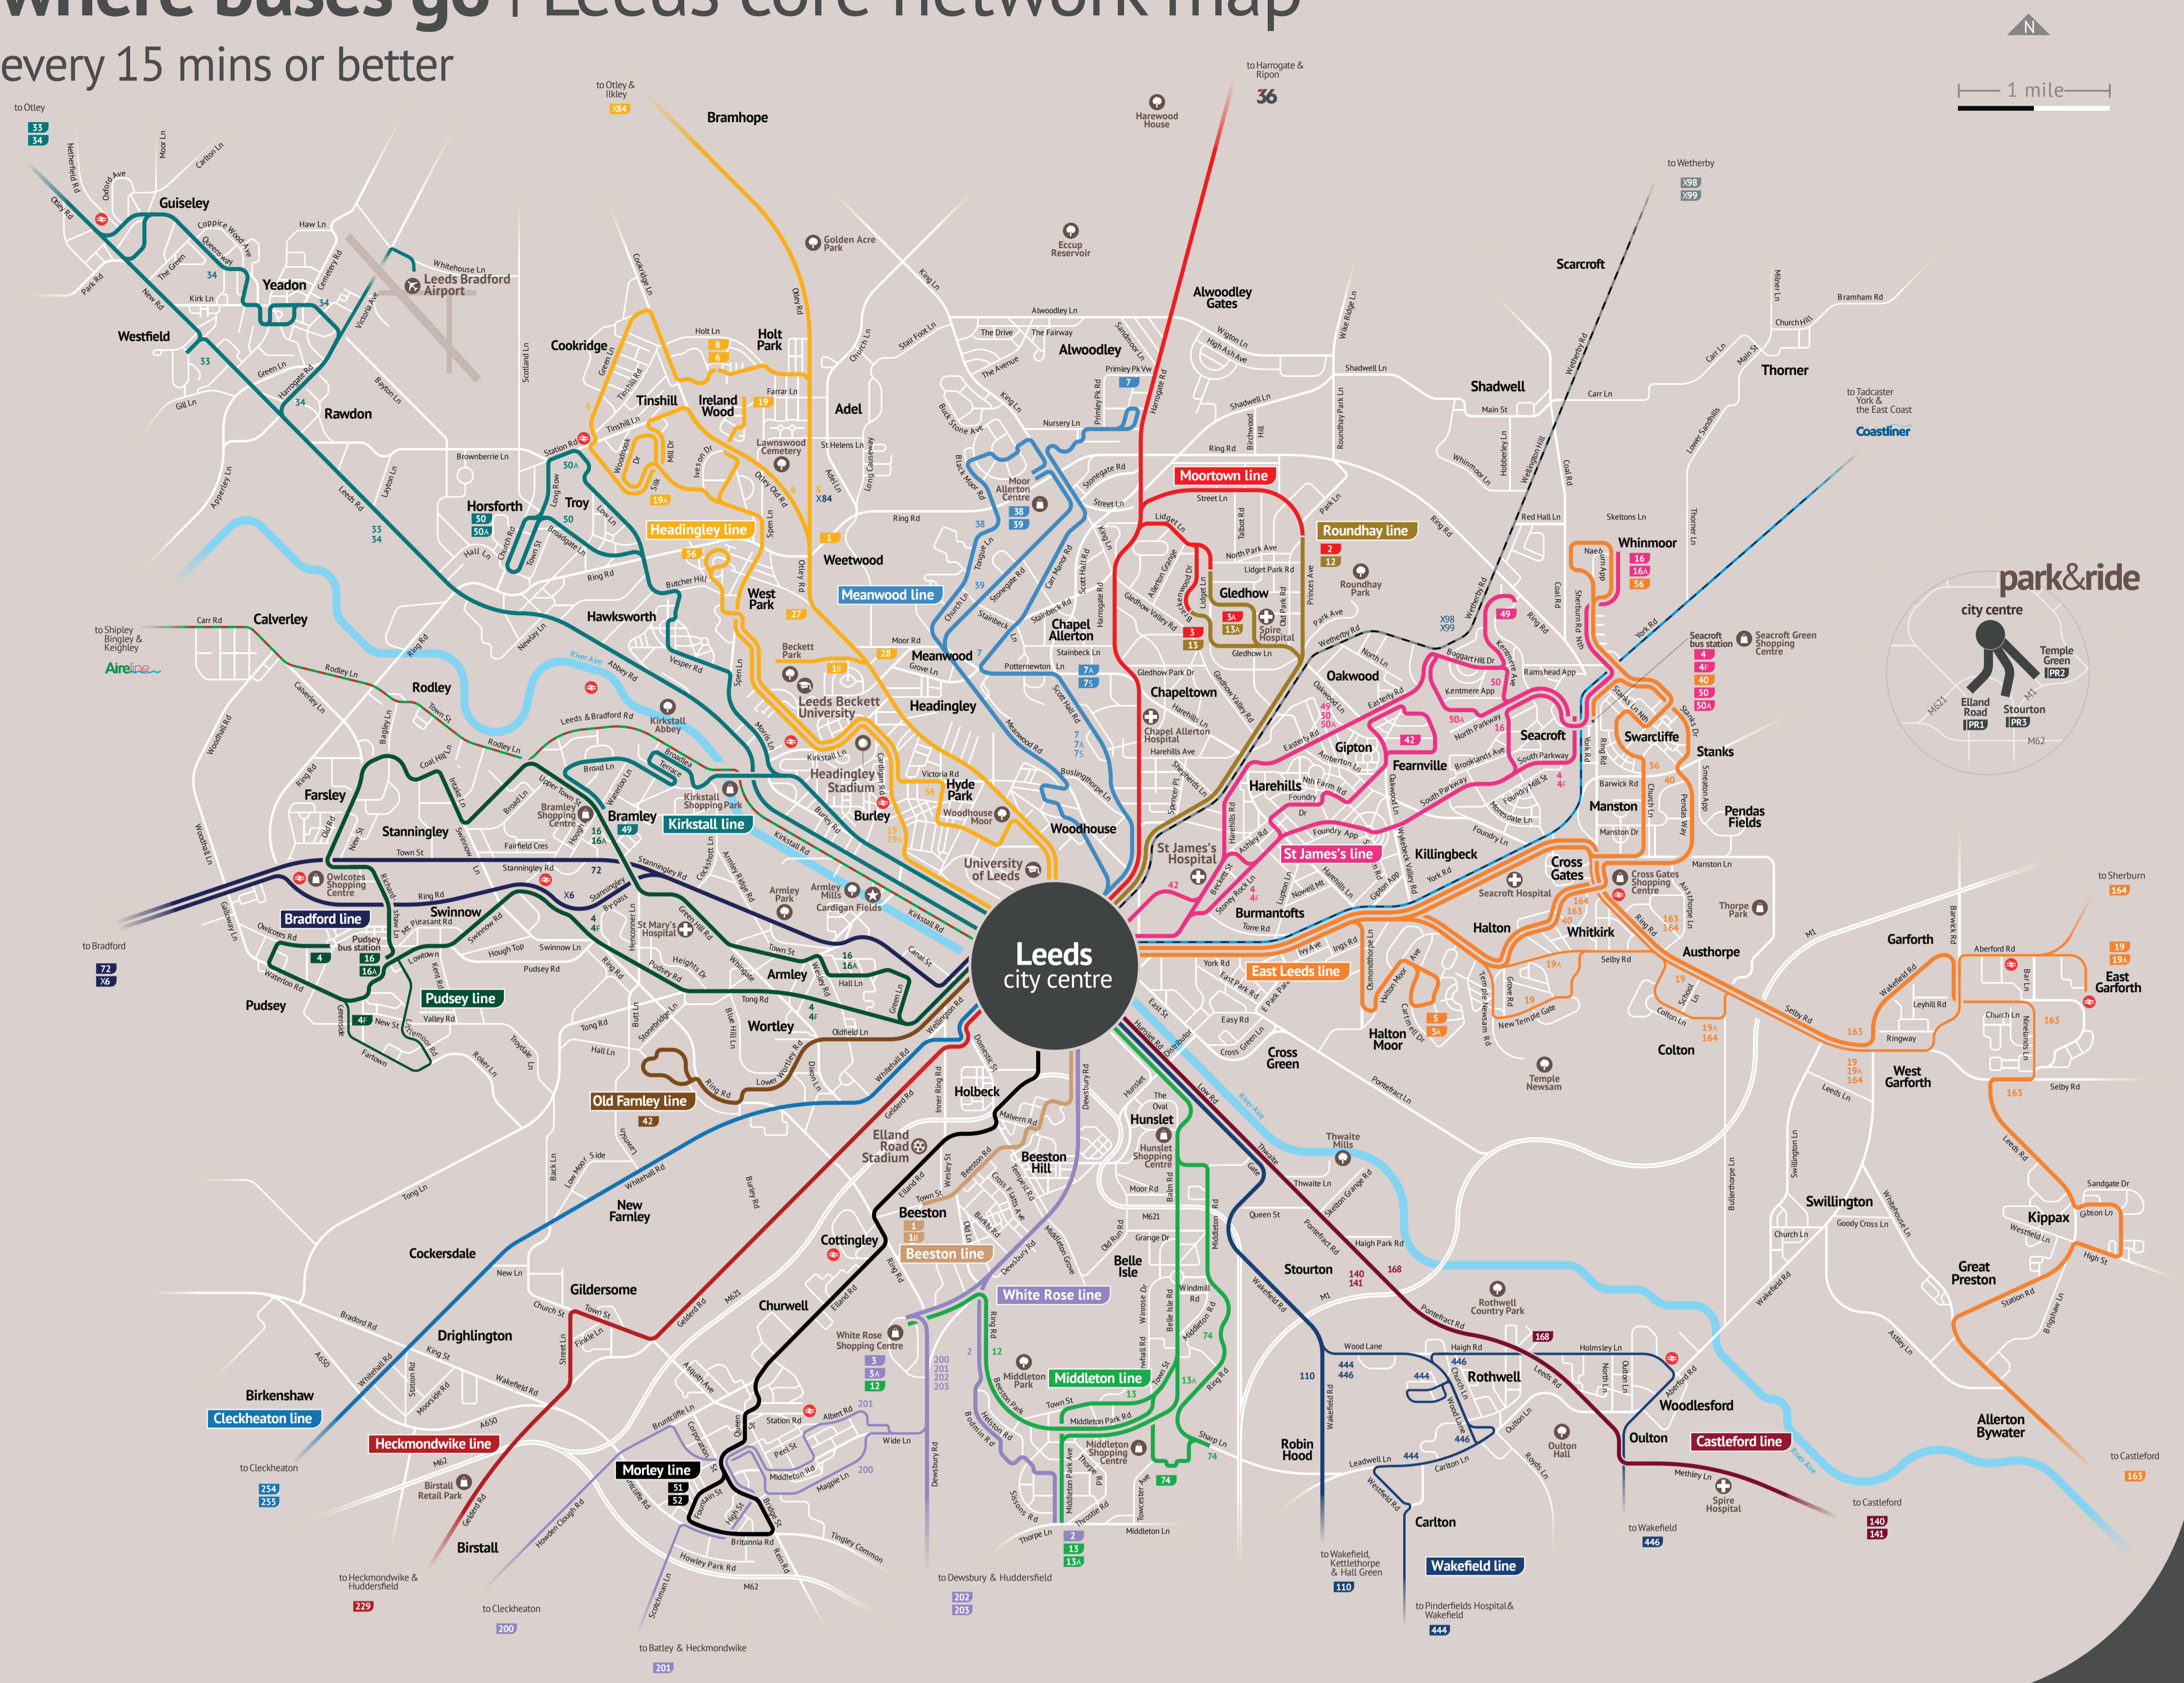

where buses go | Leeds core network map

every 15 mins or better

where buses stop | Aireline 60

From 2 April 2023